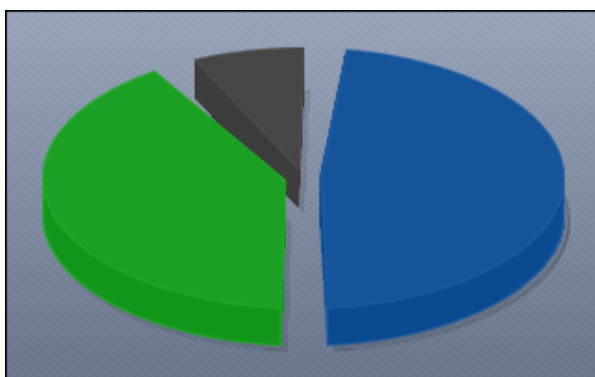

Parliamentary Election - 17-08-2015

Official Election Results

SOUTHERN PROVINCE

ELECTORAL DISTRICT: GALLE

FINAL DISTRICT RESULT

* Party colours used only for reference purposes.

PARTY/GROUP	VOTES	MEMBERS
United People's Freedom Alliance	312,518	6
United National Party	265,180	4
Others	46513	--